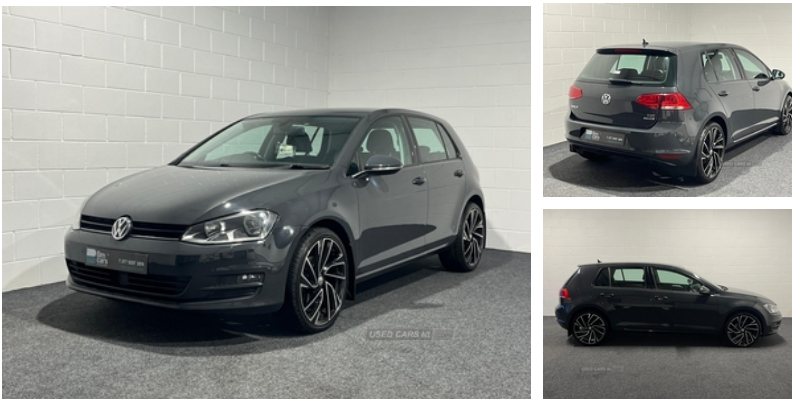

Volkswagen Golf 1.6 TDI 110 Match Edition 5dr | Apr 2016

£8,995

Indoor and after hours viewing available

Part ex and finance available
 PM for an individual finance quote

Tel/Whatsapp 07792973874

Vehicle Features

Miles:	81000
Fuel Type:	Diesel
Transmission:	Manual
Colour:	Grey
Engine Size:	1598
CO2 Emission:	99
Tax Band:	A (£0 p/a)
Body Style:	Hatchback
Insurance group:	12E
Reg:	ML16HWP

Technical Specs

DIMENSIONS	
Length:	4255mm
Width:	1799mm
Height:	1452mm
Seats:	5
Luggage Capacity (Seats Up):	380L
Gross Weight:	1800KG
Max. Loading Weight:	576KG